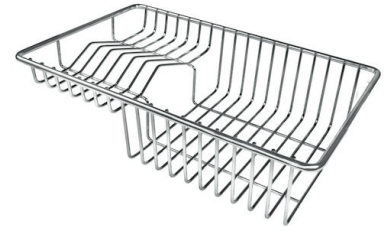

Space waste fitting

The elegant SPACE steel cap closes the drain and leaves no visible residues collected in the basket below. Space also has a small footprint and allows the optimal use of the under-sink compartment.

TECHNICAL DATA

Sottotop Undermount

GALLERY

OPTIONAL ACCESSORIES

Glass chopping board
8631 300

Graters kit with ring-holder and food collection tray
8159 101
* only in combination with the accessory
8644 101

Iroko-wood sliding chopping board with stainless steel colander
8644 044

Stainless steel basket
8611 000

Stainless steel perforated tray
8151 000
* only in combination with the accessory
8644 101

HPDE Twin chopping board
8644 101

White bowl
8153 100

Stainless steel plate rack
8100 154

Stainless steel plate rack
8100 303
* only in combination with the accessory
8644 101

Stainless steel plate rack
8100 201

RECOMMENDED PAIRINGS

Mixer Tap Skin Gold
8424 859