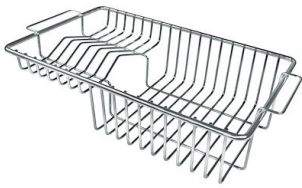

Stainless steel plate rack
8100 201